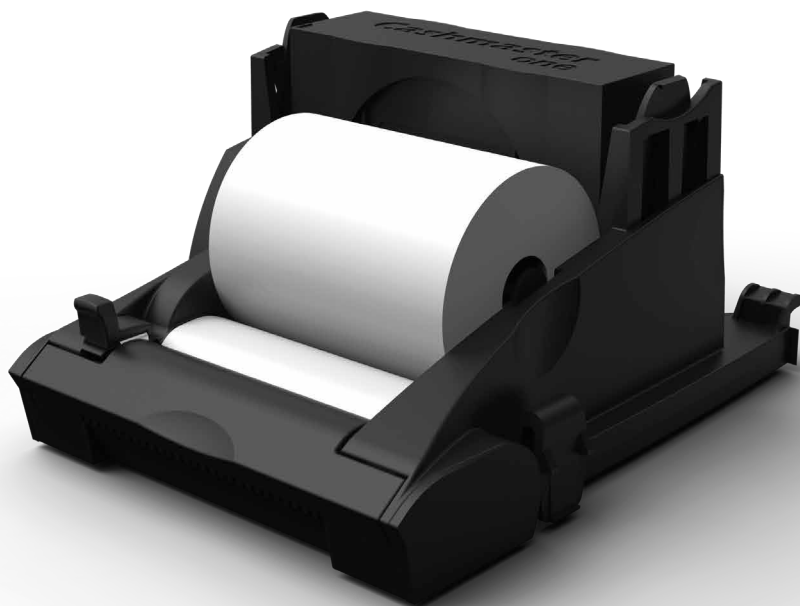

# Cashmaster printer one

*Space saving integrated printer for Cashmaser One series  
Small and quiet  
More energy efficient*

*No cables or additional desk space required  
Simply click Printer One into Cashmaster One  
And create an all-in-one portable system*